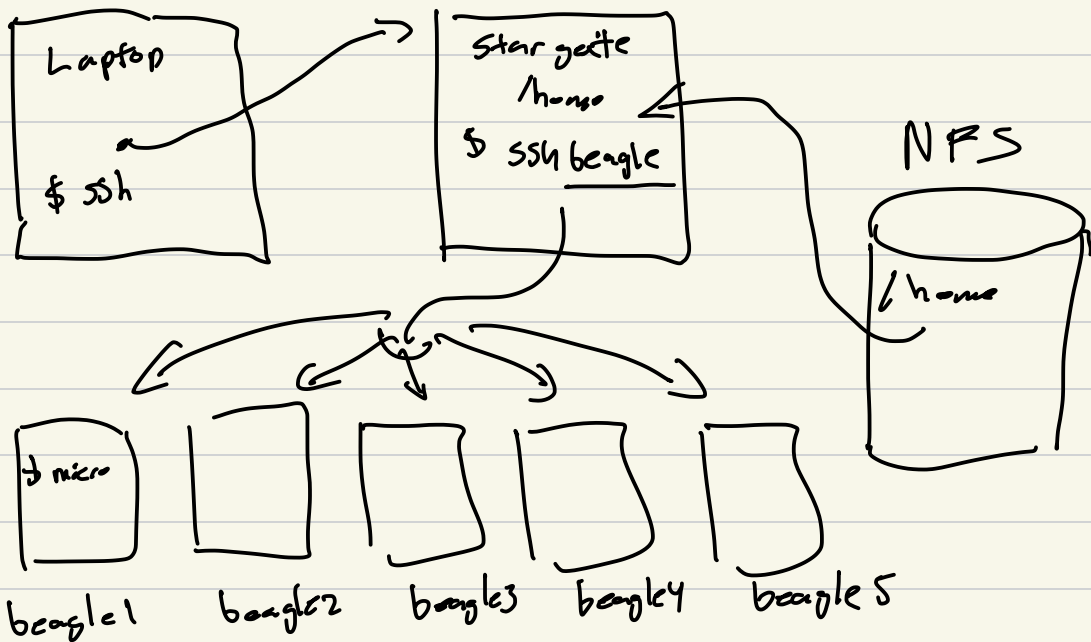

CS 315-02 Lab RISC-V Dev Setup

BeagleV - Ahead RISC-V

Ssh

Key pair

private
key